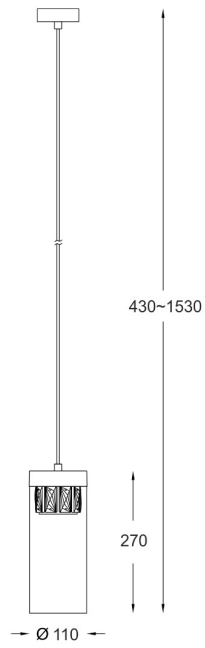

## Pendant lamp GEM P0389-01D-0FD2

---

Producent code: 003064-009268  
Lamp type: pendant  
Series: Gem  
Materials: metal, glass  
Model: GEM  
Light source type: light bulb, led bulb  
Type of cap: G9  
Colour: antique bronze  
Energy Class: Od A++ do E  
Max power [W]: 28  
Type of protection [IP]: 20  
Tension [V]: 230  
Height [cm]: 43-153  
Diameter [cm]: 11